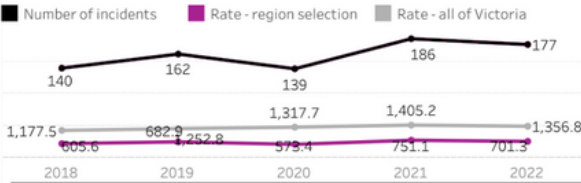

Police reported family violence incidents occurring in:

Golden Plains

Family Violence Database 2021-22

Region Type
Local Government Area

Region Selection *
Golden Plains

Percentage change from 2020-21

Number of family violence incidents

-4.8%

Rate per 100,000 population

7 in 10 family violence incidents occurred between current or former partners

A child or children were recorded as an AFM or witness at

45.2% (80) of incidents

Family Violence Safety Notices were issued by Victoria Police in
12.4% (22) of incidents

95.5% (169) of incidents were recorded as taking place at a residential location

*Incidents can record multiple types of abuse / violence

Most frequently recorded types of abuse / violence

*Incidents can have multiple types of abuse / violence recorded