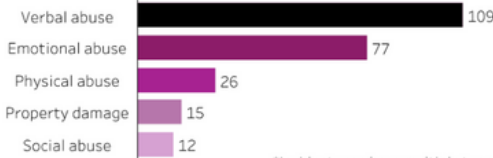

Police reported family violence incidents occurring in:

Golden Plains

Family Violence Database 2021-22

Region Type
Local Government Area

Region Selection *
Golden Plains

Percentage change from 2020-21

Number of family violence incidents

-4.8%

Rate per 100,000 population

7 in 10 family violence incidents occurred between current or former partners

A child or children were recorded as an AFM or witness at

45.2% (80) of incidents

Family Violence Safety Notices were issued by Victoria Police in
12.4% (22) of incidents

95.5% (169) of incidents were recorded as taking place at a residential location

*Incidents can record multiple types of abuse / violence

Most frequently recorded types of abuse / violence

*Incidents can have multiple types of abuse / violence recorded