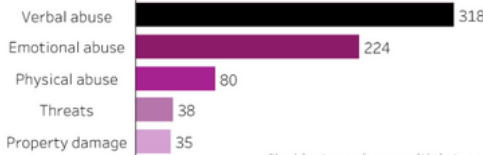

Police reported family violence incidents occurring in:

Moorabool

Family Violence Database 2021-22

6 in 10 family violence incidents occurred between current or former partners

A child or children were recorded as an AFM or witness at 43.6% (213) of incidents

Family Violence Safety Notices were issued by Victoria Police in 10.5% (51) of incidents

91.0% (444) of incidents were recorded as taking place at a residential location

*Incidents can record multiple types of abuse / violence

Most frequently recorded types of abuse / violence

*Incidents can have multiple types of abuse / violence recorded

50.2% (245) of family violence incidents involved a related criminal offence

Unless specified, data concerns the most recent displayed financial year
 To find out more, visit the website at www.crimestatistics.vic.gov.au/family-violence-data-portal