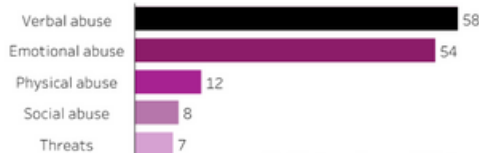

Police reported family violence incidents occurring in:

Pyrenees

Family Violence Database 2021-22

Region Type
Local Government Area

Region Selection *
Pyrenees

Percentage change from 2020-21

Number of family violence incidents

-22.3% ↓

Rate per 100,000 population

6 in 10 family violence incidents occurred between current or former partners

A child or children were recorded as an AFM or witness at

25.3% (22) of incidents

Family Violence Safety Notices were issued by Victoria Police in **10.3%** (9) of incidents

87.4% (76) of incidents were recorded as taking place at a residential location

*Incidents can record multiple types of abuse / violence

Most frequently recorded types of abuse / violence

*Incidents can have multiple types of abuse / violence recorded