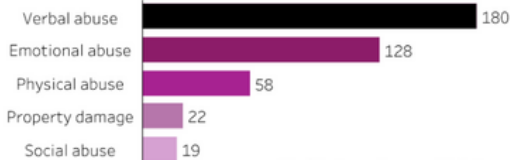

Police reported family violence incidents occurring in:

Ararat

Family Violence Database 2021-22

Region Type
Local Government Area

Region Selection *
Ararat

Percentage change from 2020-21

Number of family violence incidents

-19.9% ↓

Rate per 100,000 population

6 in 10 family violence incidents occurred between current or former partners

A child or children were recorded as an AFM or witness at **35.5%** (94) of incidents

Family Violence Safety Notices were issued by Victoria Police in **17.7%** (47) of incidents

85.3% (226) of incidents were recorded as taking place at a residential location

*Incidents can record multiple types of abuse / violence

Most frequently recorded types of abuse / violence

*Incidents can have multiple types of abuse / violence recorded