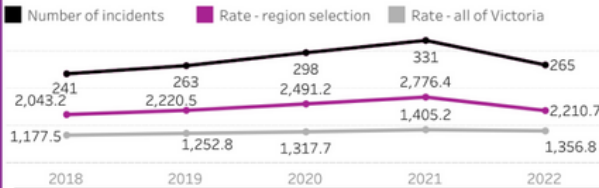

Police reported family violence incidents occurring in:

Ararat

Family Violence Database 2021-22

Region Type
Local Government Area

Region Selection *
Ararat

Percentage change from 2020-21

Number of family violence incidents

-19.9% ↓

Rate per 100,000 population

6 in 10 family violence incidents occurred between current or former partners

A child or children were recorded as an AFM or witness at **35.5%** (94) of incidents

Family Violence Safety Notices were issued by Victoria Police in **17.7%** (47) of incidents

85.3% (226) of incidents were recorded as taking place at a residential location

*Incidents can record multiple types of abuse / violence

Most frequently recorded types of abuse / violence

*Incidents can have multiple types of abuse / violence recorded