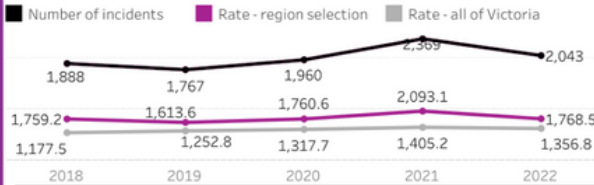

Police reported family violence incidents occurring in:

Ballarat

Family Violence Database 2021-22

Region Type
Local Government Area

Region Selection *
Ballarat

Percentage change from 2020-21

Number of family violence incidents

-13.8% ↓

Rate per 100,000 population

7 in 10 family violence incidents occurred between current or former partners

A child or children were recorded as an AFM or witness at

42.4% (866) of incidents

Family Violence Safety Notices were issued by Victoria Police in **9.9%** (202) of incidents

91.3% (1,866) of incidents were recorded as taking place at a residential location

*Incidents can record multiple types of abuse / violence

Most frequently recorded types of abuse / violence

*Incidents can have multiple types of abuse / violence recorded