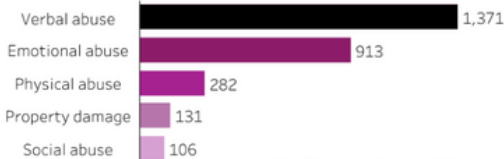

Police reported family violence incidents occurring in:

Ballarat

Family Violence Database 2021-22

Region Type
Local Government Area

Region Selection *
Ballarat

Percentage change from 2020-21

Number of family violence incidents

-13.8% ↓

Rate per 100,000 population

7 in 10 family violence incidents occurred between current or former partners

A child or children were recorded as an AFM or witness at

42.4% (866) of incidents

Family Violence Safety Notices were issued by Victoria Police in **9.9%** (202) of incidents

91.3% (1,866) of incidents were recorded as taking place at a residential location

*Incidents can record multiple types of abuse / violence

Most frequently recorded types of abuse / violence

*Incidents can have multiple types of abuse / violence recorded